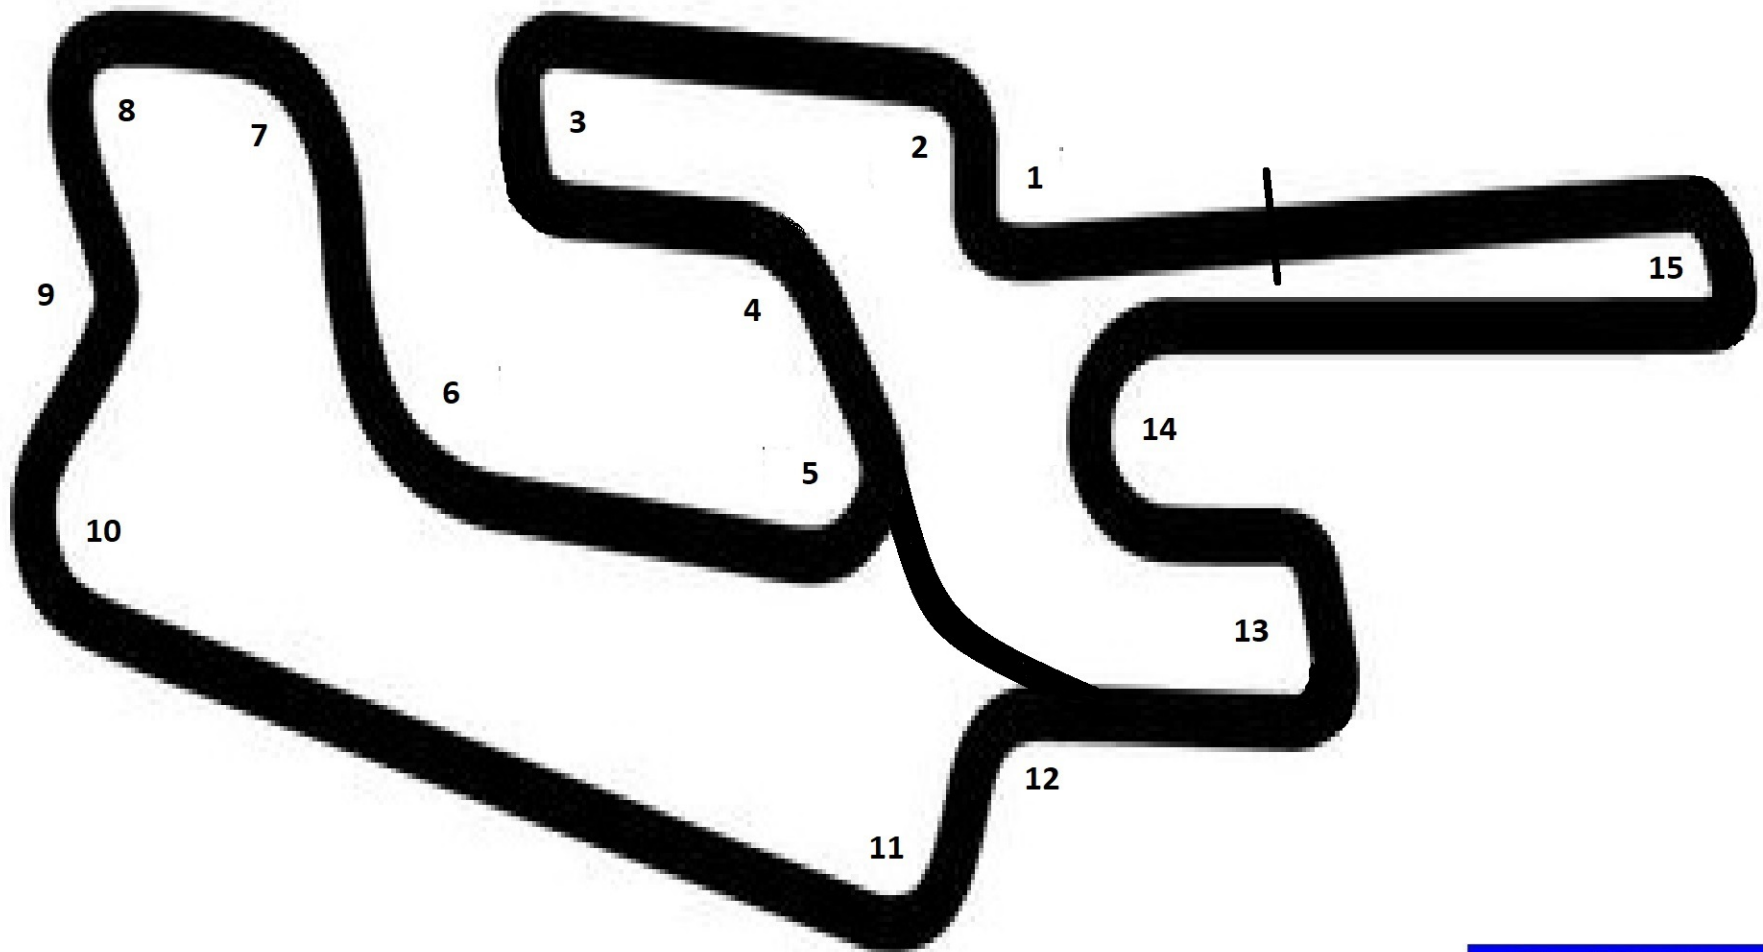

5:30 - 5:45 Grom / Mini / Jr Motard Practice

5:50 License School Mock Race

12:00am Gates Closed

THE CMRA APPRECIATES OUR CLASS SPONSORS FOR THEIR SUPPORT

SPRINT CLASSES:

CMRA LICENSE SCHOOL:
HART PHOTOGRAPHY

<p>Course length: 2.75 mi (4.42 km) Coordinates: 33.3669N, 97.4271W</p>	<p>Pole: Riders Left Race Direction: Clockwise and Counter-Clockwise</p>	<p>Turns: 15 Straits: 5</p>
---	--	---