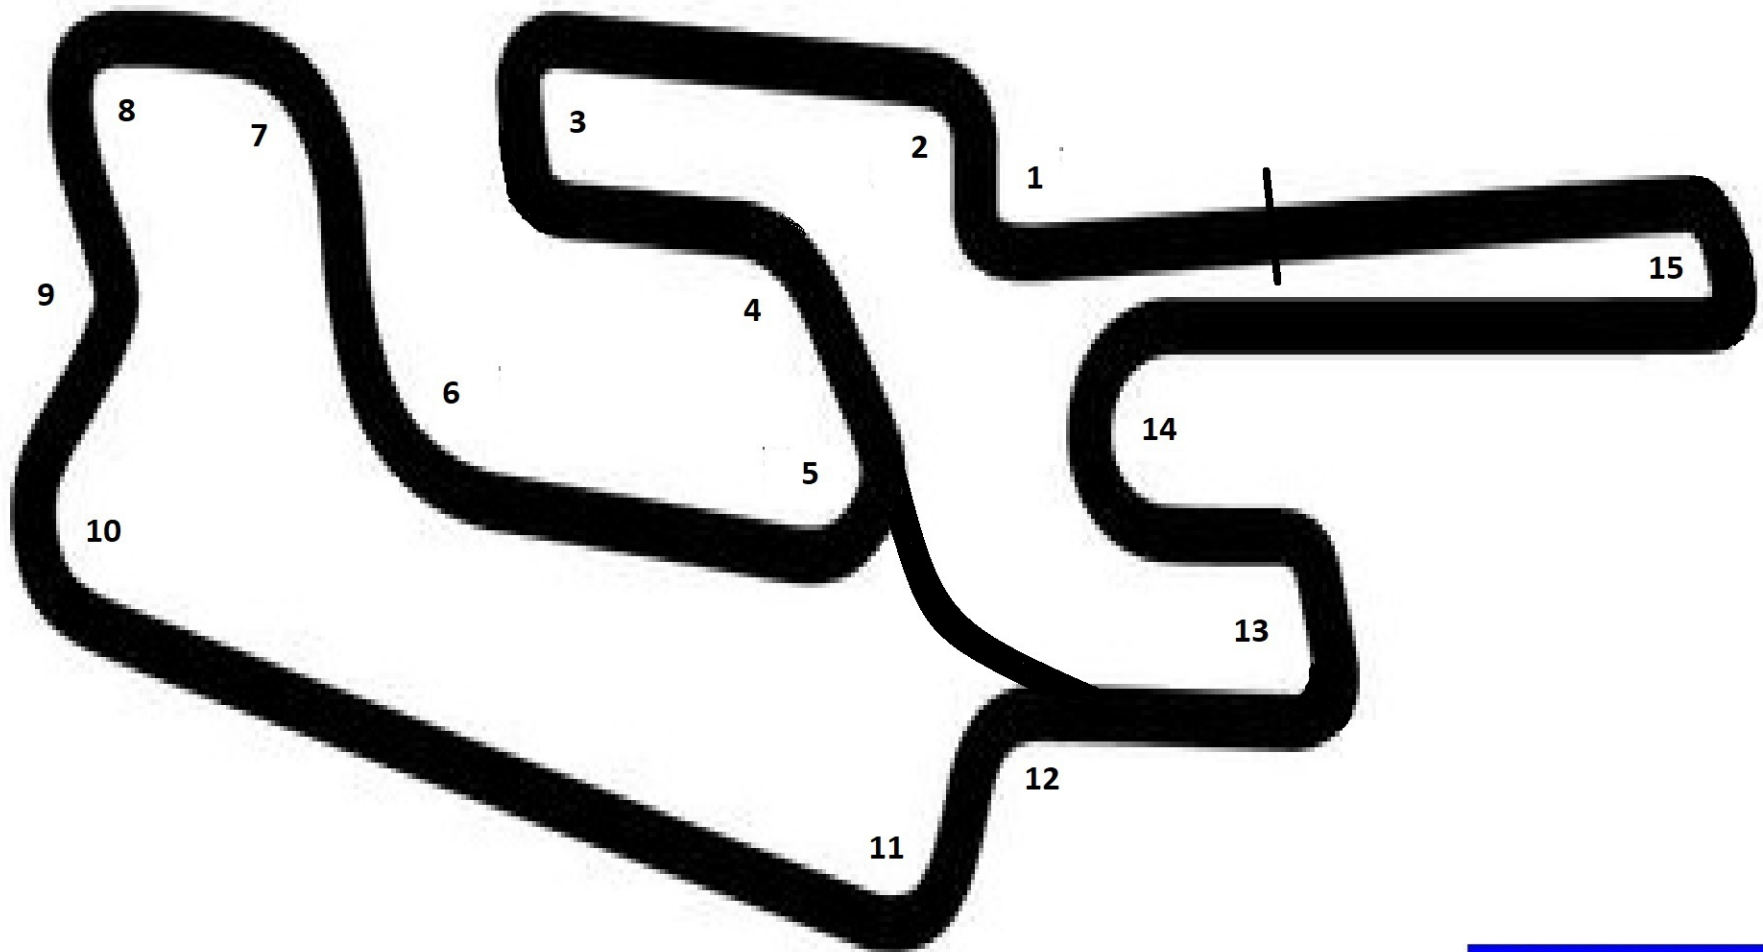

THE CMRA APPRECIATES OUR CLASS SPONSORS FOR THEIR SUPPORT

TO BE ANNOUNCED

<p>Course length: 2.75 mi (4.42 km) Coordinates: 33.3669N, 97.4271W</p>	<p>Pole: Riders Left Race Direction: Clockwise and Counter-Clockwise</p>	<p>Turns: 15 Straits: 5</p>
---	--	---