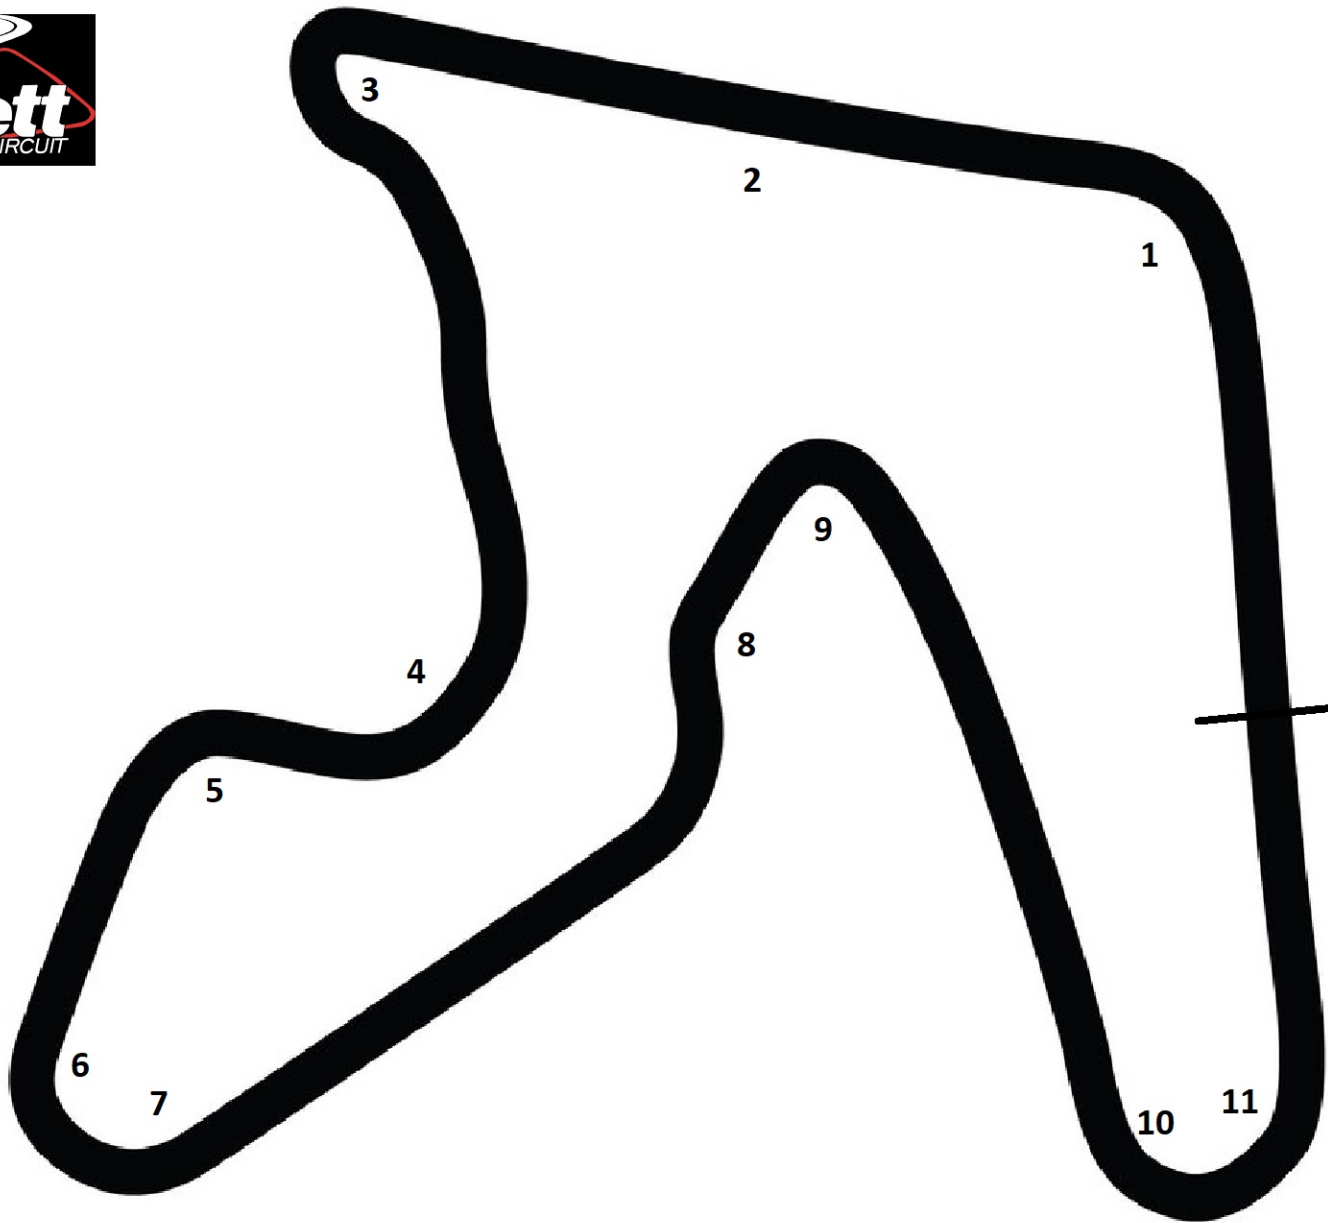

BISON - D SUPERSTOCK EXPERT
BISON - D SUPERSTOCK NOVICE
RACEWORX - A SUPERSTOCK EXPERT
RES - C SUPERBIKE NOVICE
VONHERTELL RACING - FORMULA 2 EXPERT

CMRA LICENSE SCHOOL:
HART PHOTOGRAPHY

Course length: 1.8 mi (2.89 km) Coordinates: 36.2175N, 96.5890W	Pole: Riders Left Race Direction: Counter-Clockwise	Turns: 11 Straits: 4
--	--	-------------------------------