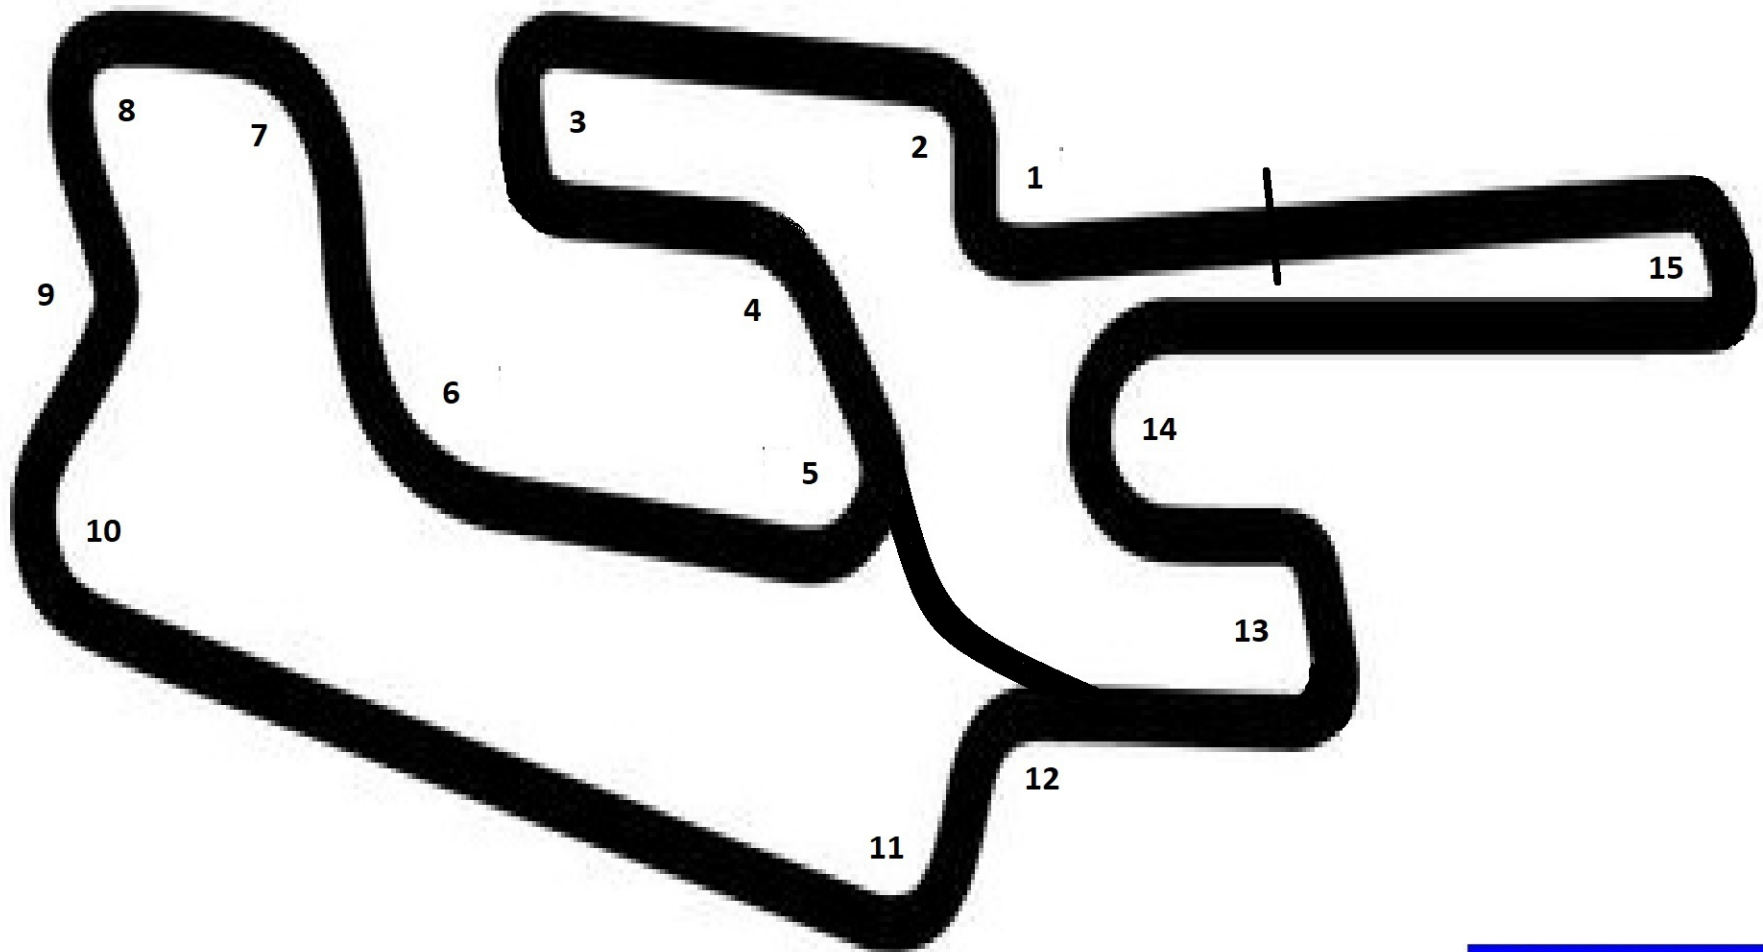

- BISON - D SUPERSTOCK EXPERT
- BISON - D SUPERSTOCK NOVICE
- RACEWORX - A SUPERSTOCK EXPERT
- RES - C SUPERBIKE NOVICE
- VONHERTELL RACING - FORMULA 2 EXPERT

CMRA LICENSE SCHOOL:
HART PHOTOGRAPHY

<p>Course length: 2.75 mi (4.42 km) Coordinates: 33.3669N, 97.4271W</p>	<p>Pole: Riders Left Race Direction: Clockwise and Counter-Clockwise</p>	<p>Turns: 15 Straits: 5</p>
---	--	---