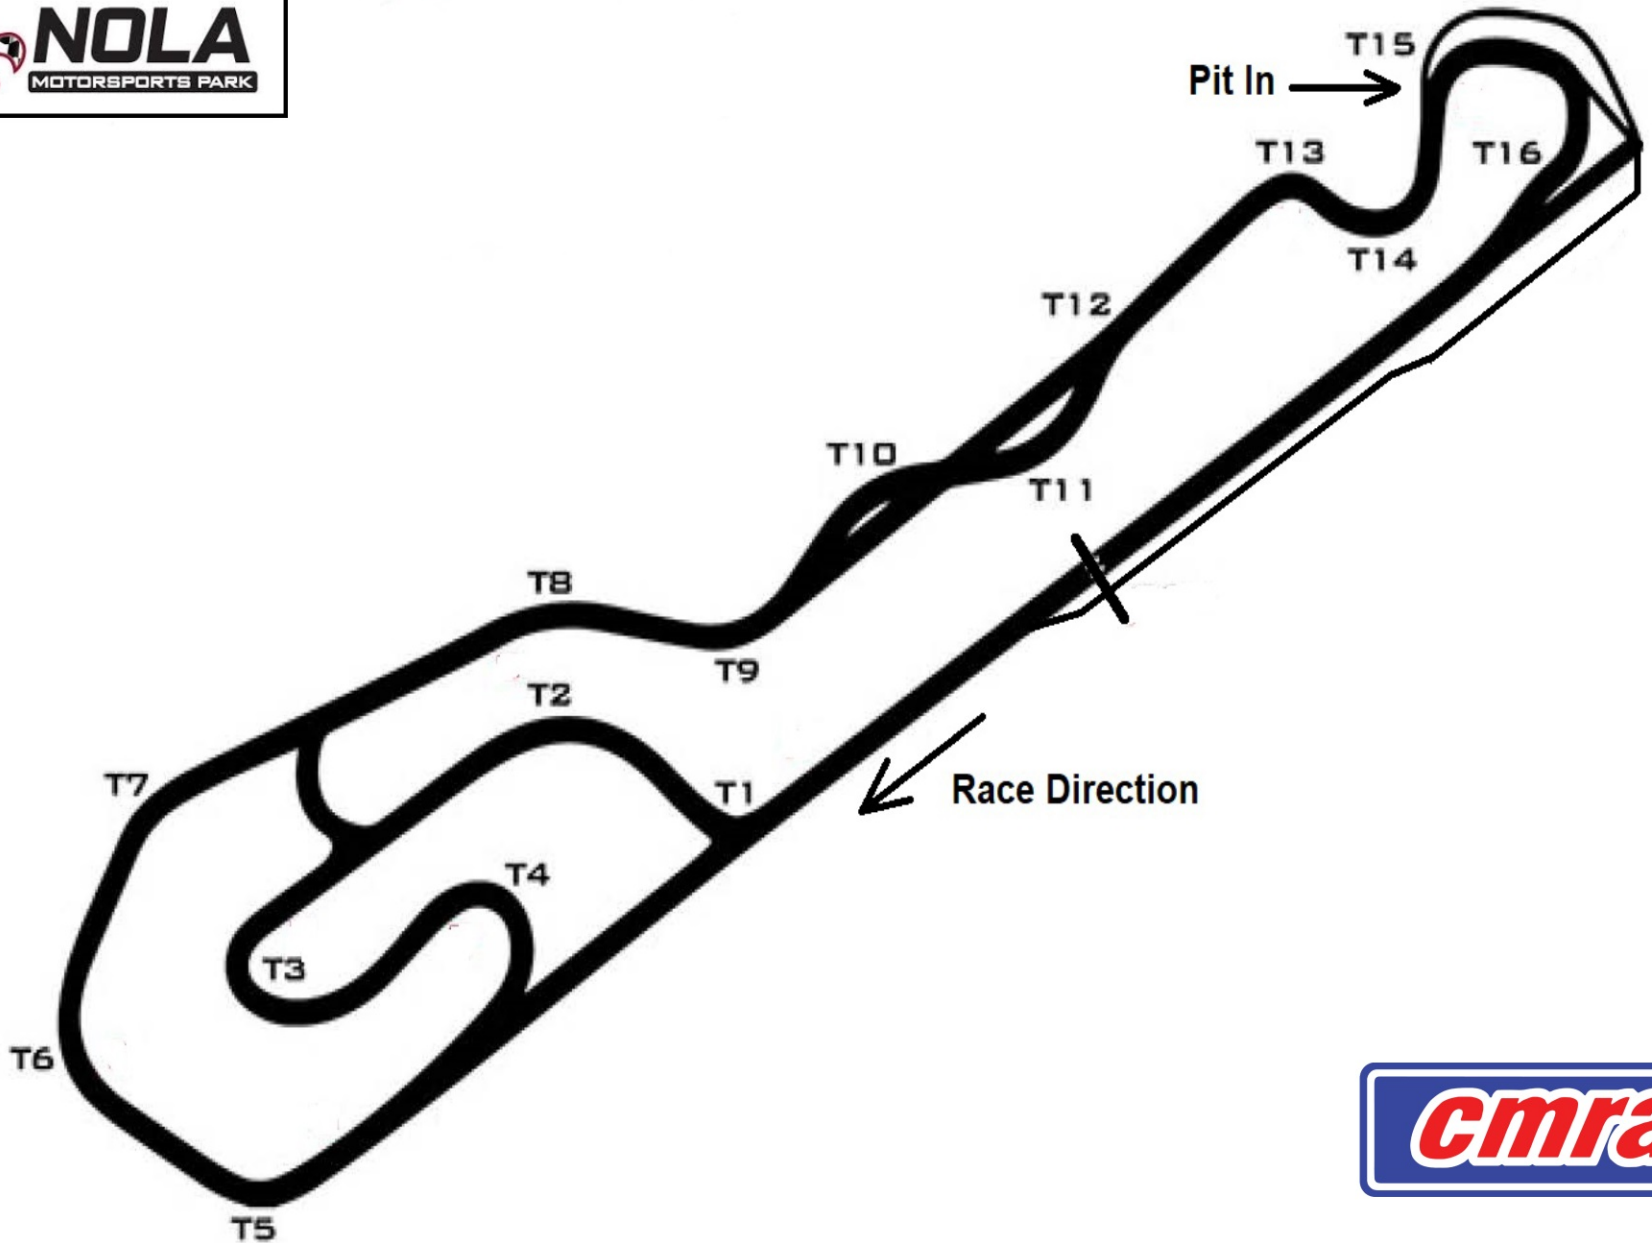

BISON - D SUPERSTOCK EXPERT
 BISON - D SUPERSTOCK NOVICE
 RACEWORX - A SUPERSTOCK EXPERT
 RES - C SUPERBIKE NOVICE
 VONHERTELL RACING - FORMULA 2 EXPERT

CMRA LICENSE SCHOOL:
 HART PHOTOGRAPHY

Course length: 2.75 mi (4.43 km) Coordinates: 29.53'07"N, 90.11'56"W	Pole: Riders Right Race Direction: Clockwise	Turns: 16 Straits: 4
---	---	-------------------------------