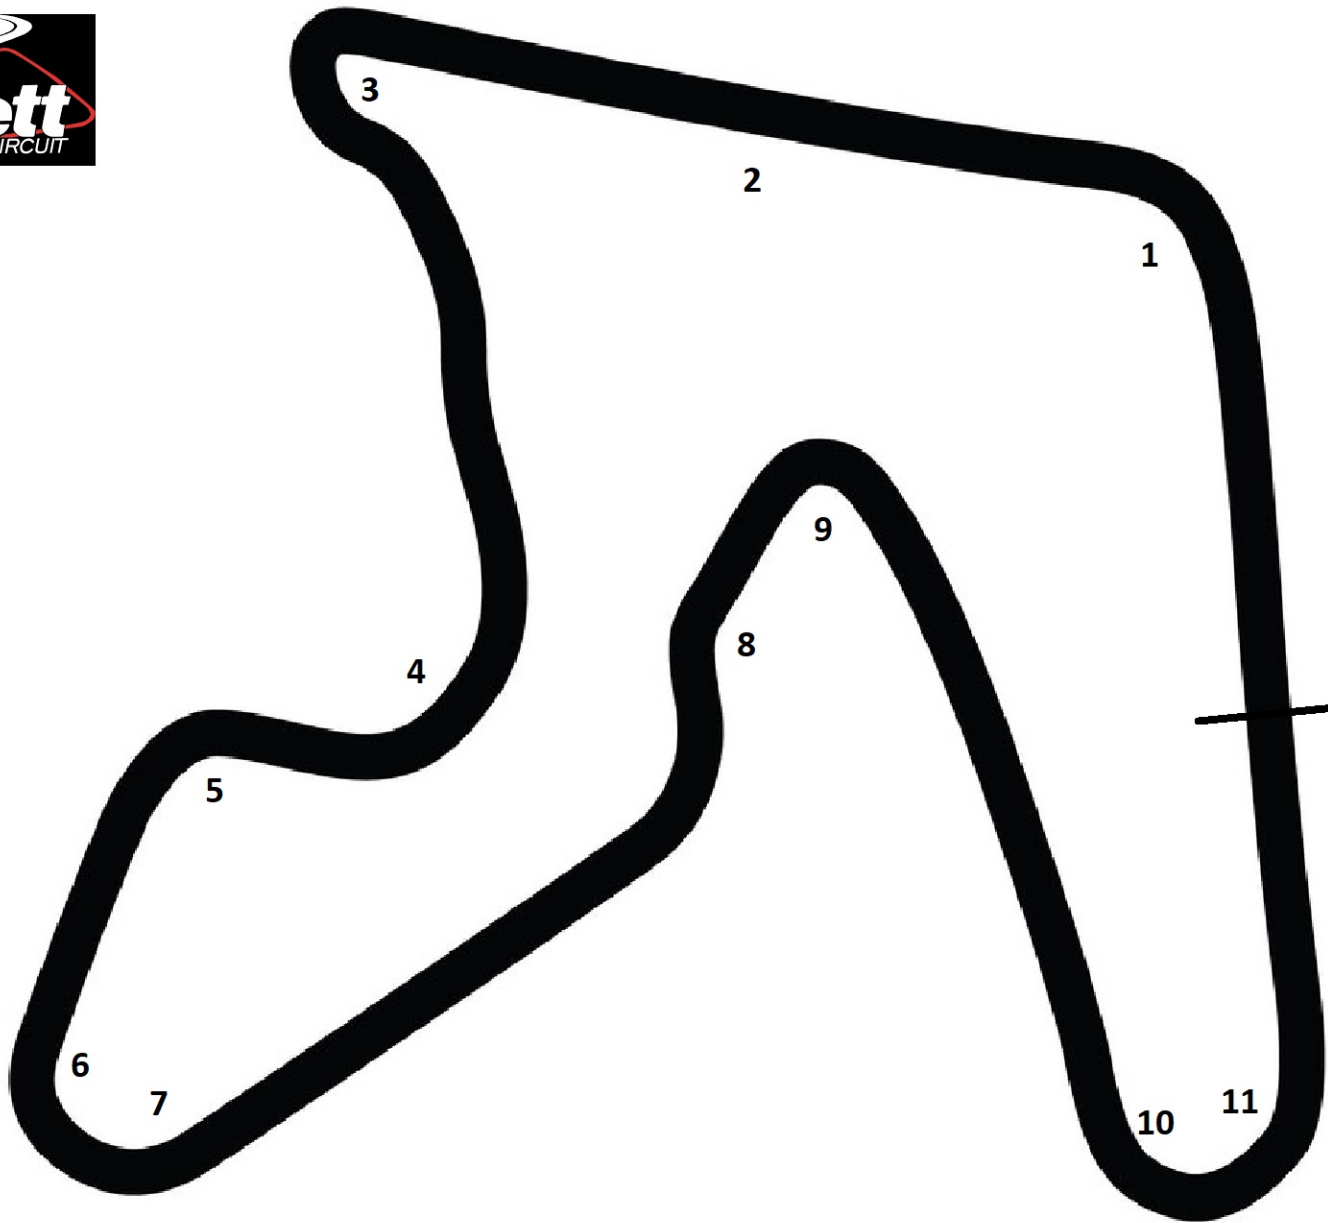

- BISON - D SUPERSTOCK EXPERT
- BISON - D SUPERSTOCK NOVICE
- RACEWORX - A SUPERSTOCK EXPERT
- RES - C SUPERBIKE NOVICE
- VONHERTELL RACING - FORMULA 2 EXPERT

CMRA LICENSE SCHOOL:  
HART PHOTOGRAPHY

Course length: 1.8 mi (2.89 km) Coordinates: 36.2175N, 96.5890W	Pole: Riders Left Race Direction: Counter-Clockwise	Turns: 11 Straits: 4
--	--	-------------------------------