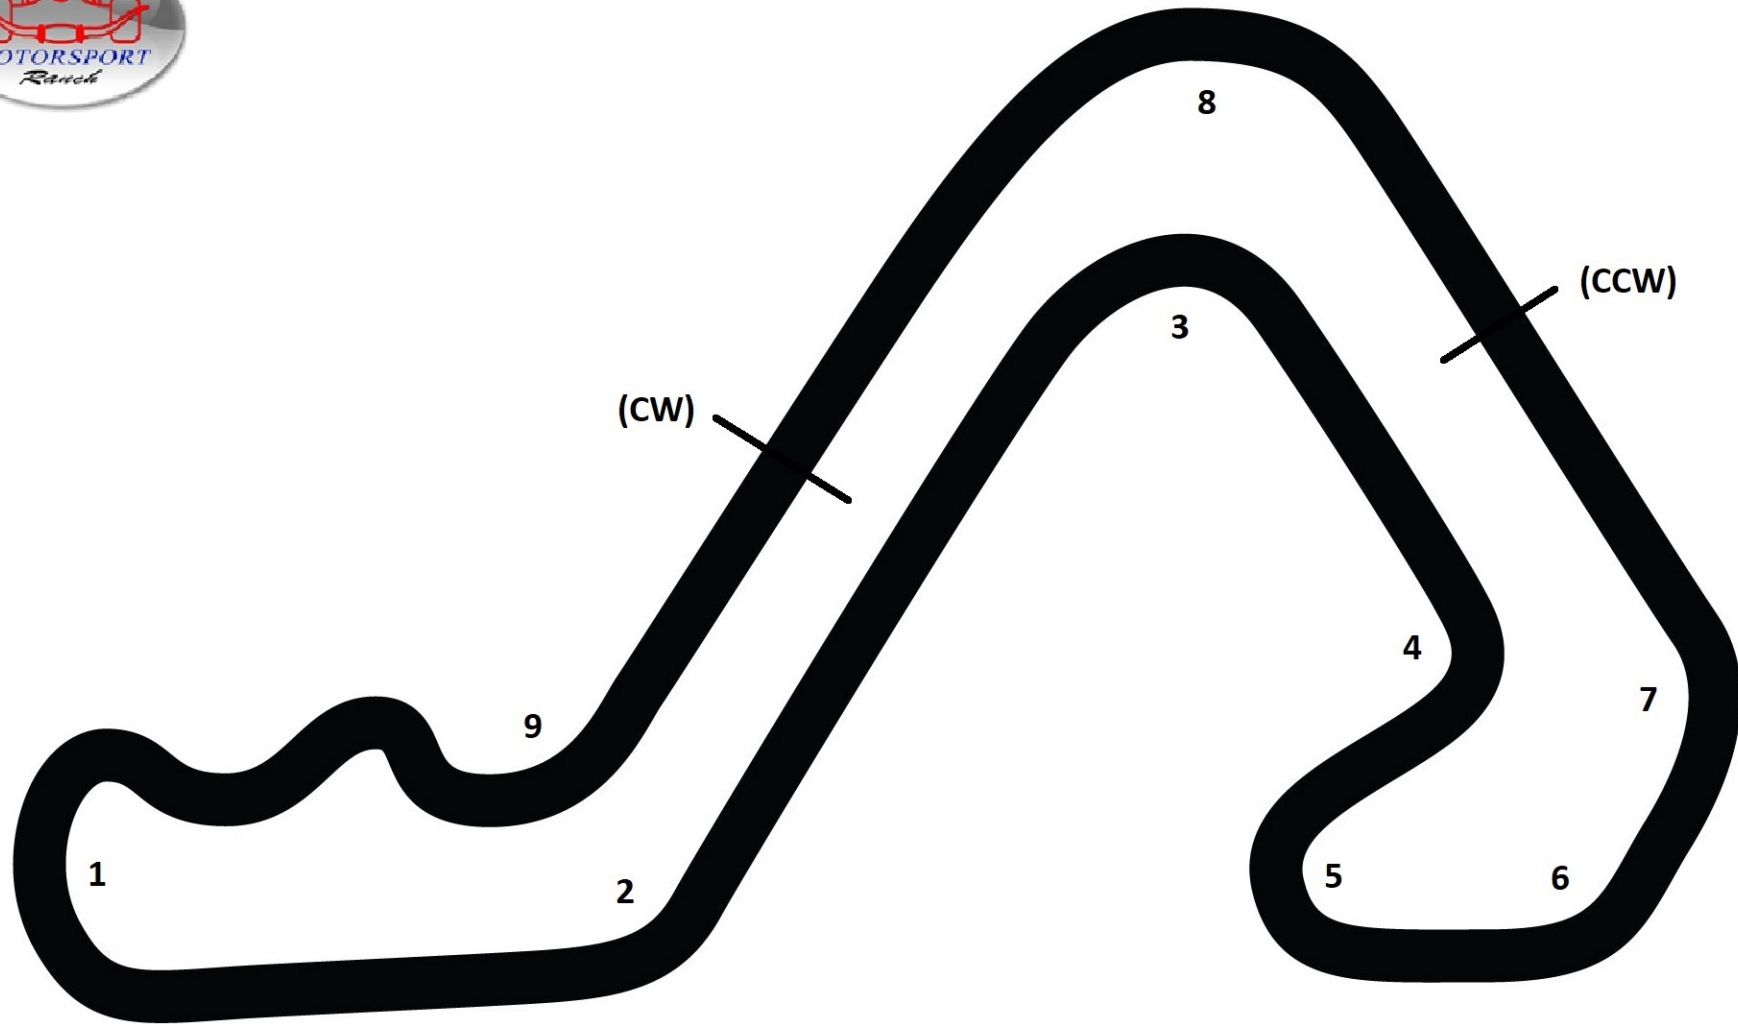

- BISON - D SUPERSTOCK EXPERT
- BISON - D SUPERSTOCK NOVICE
- RACEWORX - A SUPERSTOCK EXPERT
- RES - C SUPERBIKE NOVICE
- VONHERTELL RACING - FORMULA 2 EXPERT

CMRA LICENSE SCHOOL:
HART PHOTOGRAPHY

Course length: 1.7 mi (2.73 km) Coordinates: 32.5239N, 97.6167W	Pole: Riders Left (CW) Riders Right (CCW) Race Direction: Clockwise and Counter-Clockwise	Turns: 9 Straits: 5
--	--	------------------------------