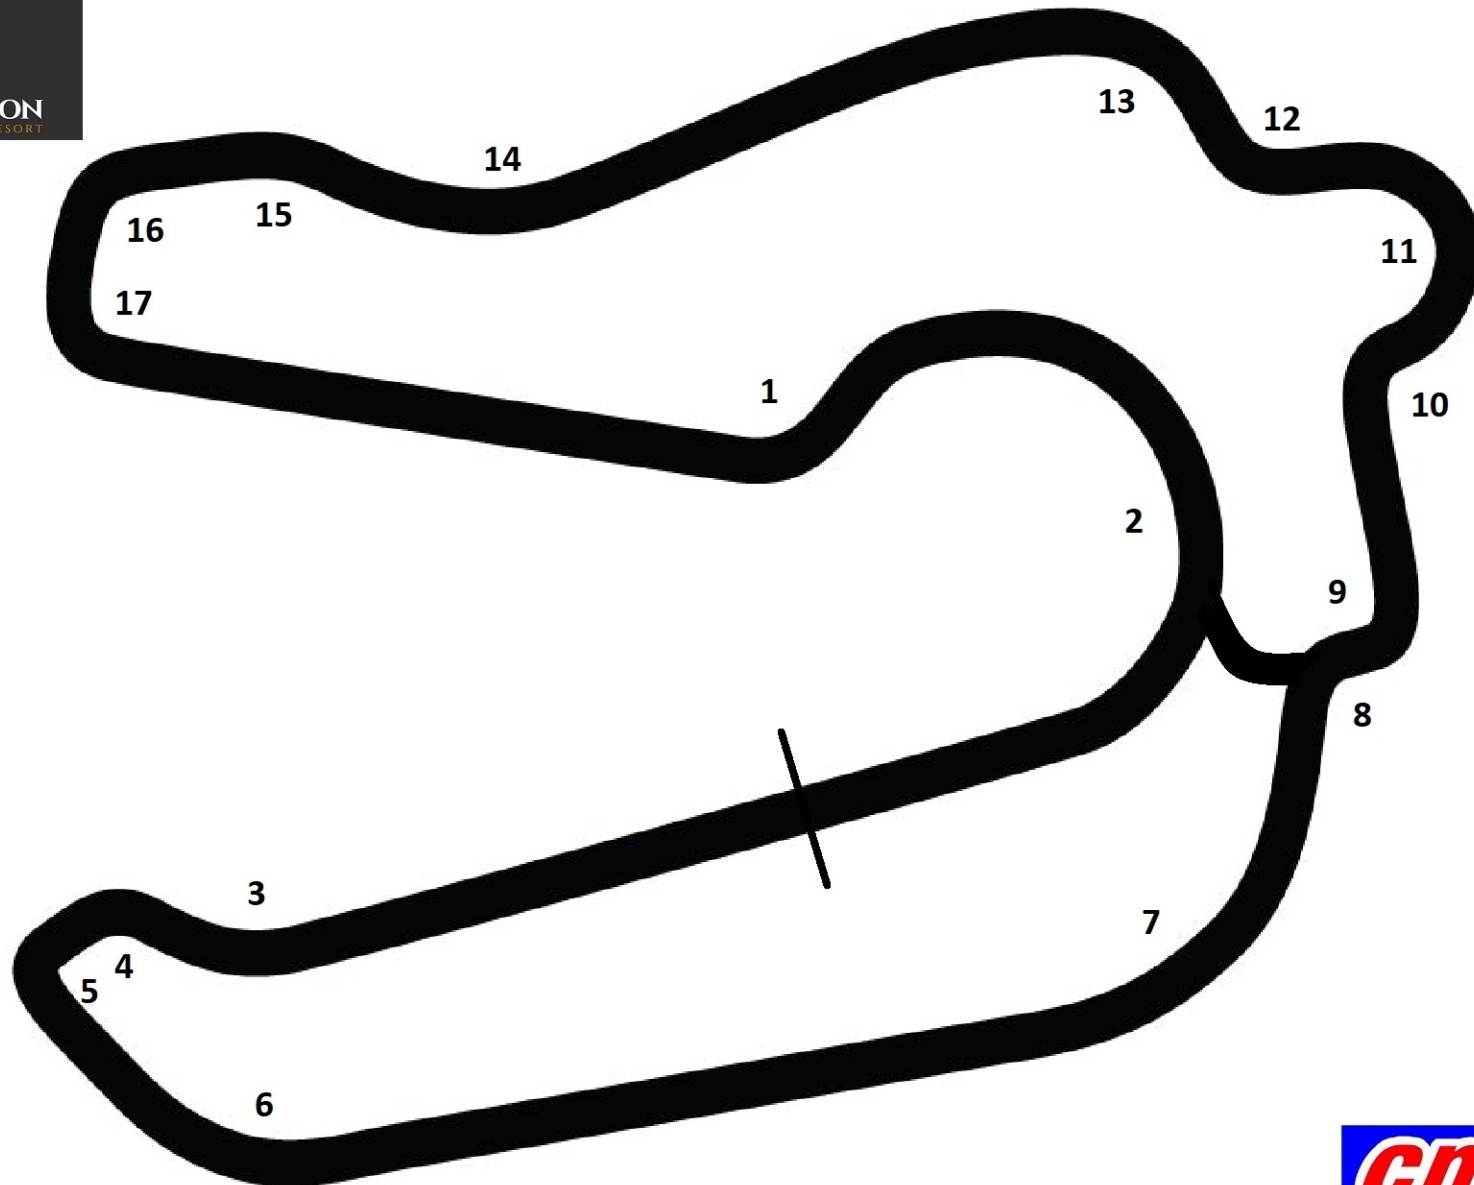

BISON - D SUPERSTOCK EXPERT  
BISON - D SUPERSTOCK NOVICE  
RACEWORX - A SUPERSTOCK EXPERT  
RES - C SUPERBIKE NOVICE  
VONHERTELL RACING - FORMULA 2 EXPERT

CMRA LICENSE SCHOOL:  
HART PHOTOGRAPHY

Course length: 2.38 mi (3.83 km) Coordinates: 29.2777N, 95.4235W	Pole: Riders Left Race Direction: Clockwise	Turns: 17 Straits: 3
---	--	-------------------------------