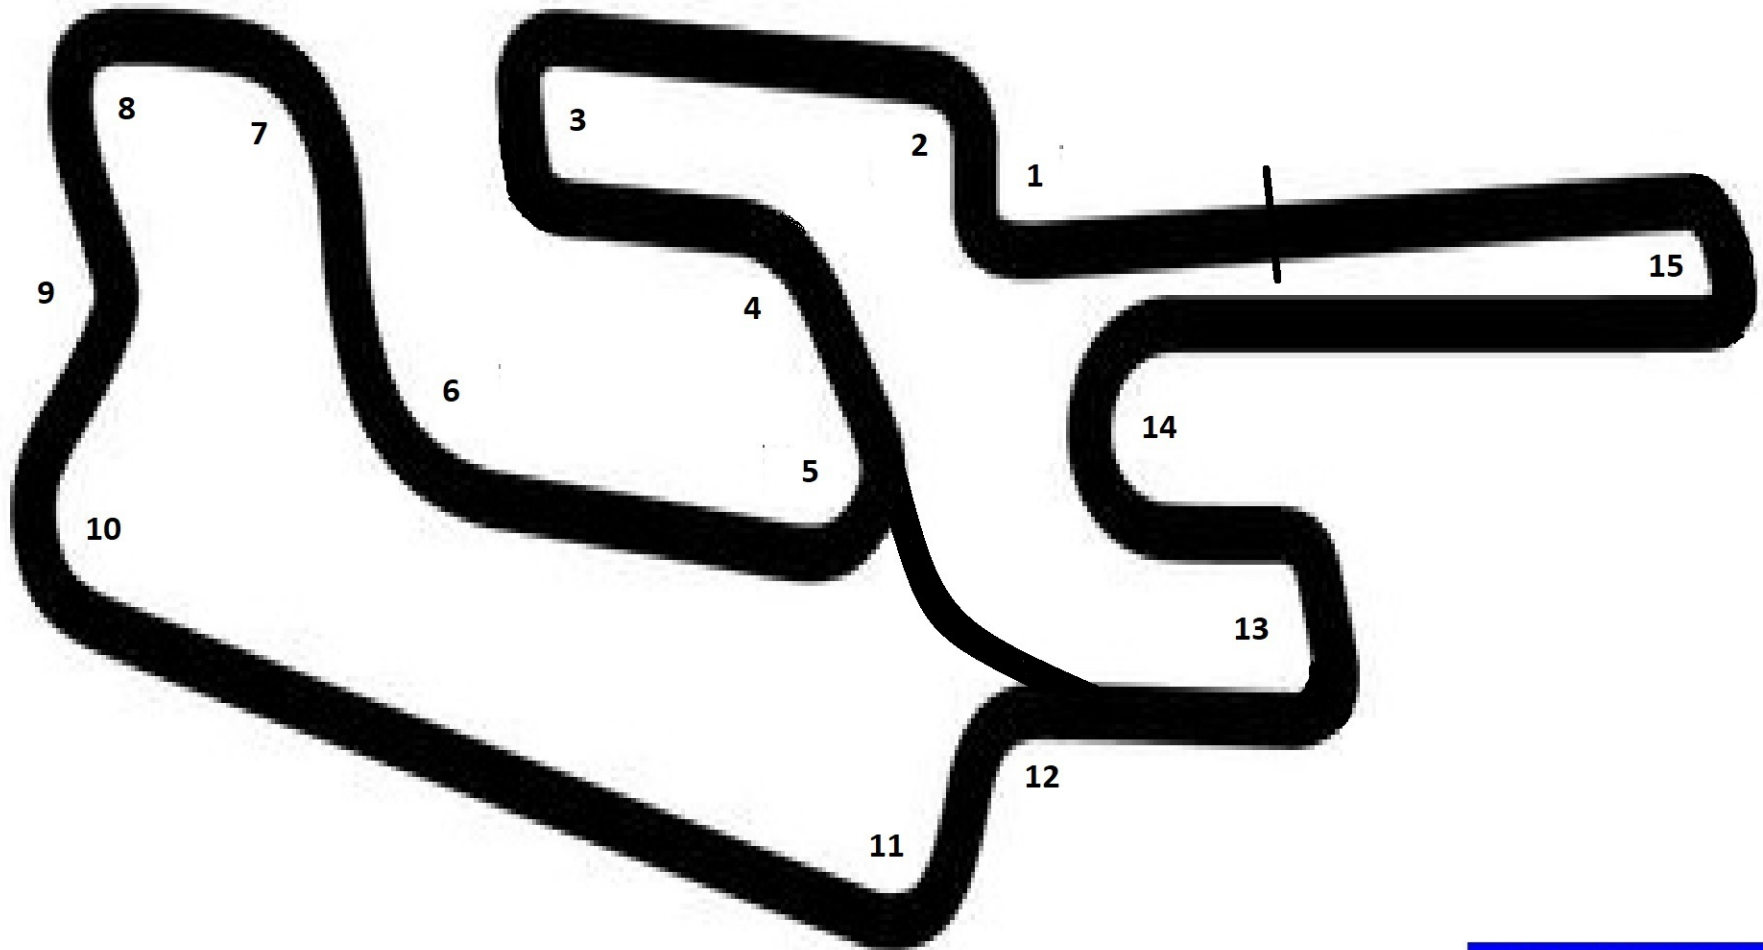

BISON - D SUPERSTOCK EXPERT
BISON - D SUPERSTOCK NOVICE
RACEWORX - A SUPERSTOCK EXPERT
RES - C SUPERBIKE NOVICE
VONHERTELL RACING - FORMULA 2 EXPERT

CMRA LICENSE SCHOOL:
HART PHOTOGRAPHY

<p>Course length: 2.75 mi (4.42 km) Coordinates: 33.3669N, 97.4271W</p>	<p>Pole: Riders Left Race Direction: Clockwise and Counter-Clockwise</p>	<p>Turns: 15 Straits: 5</p>
---	--	---