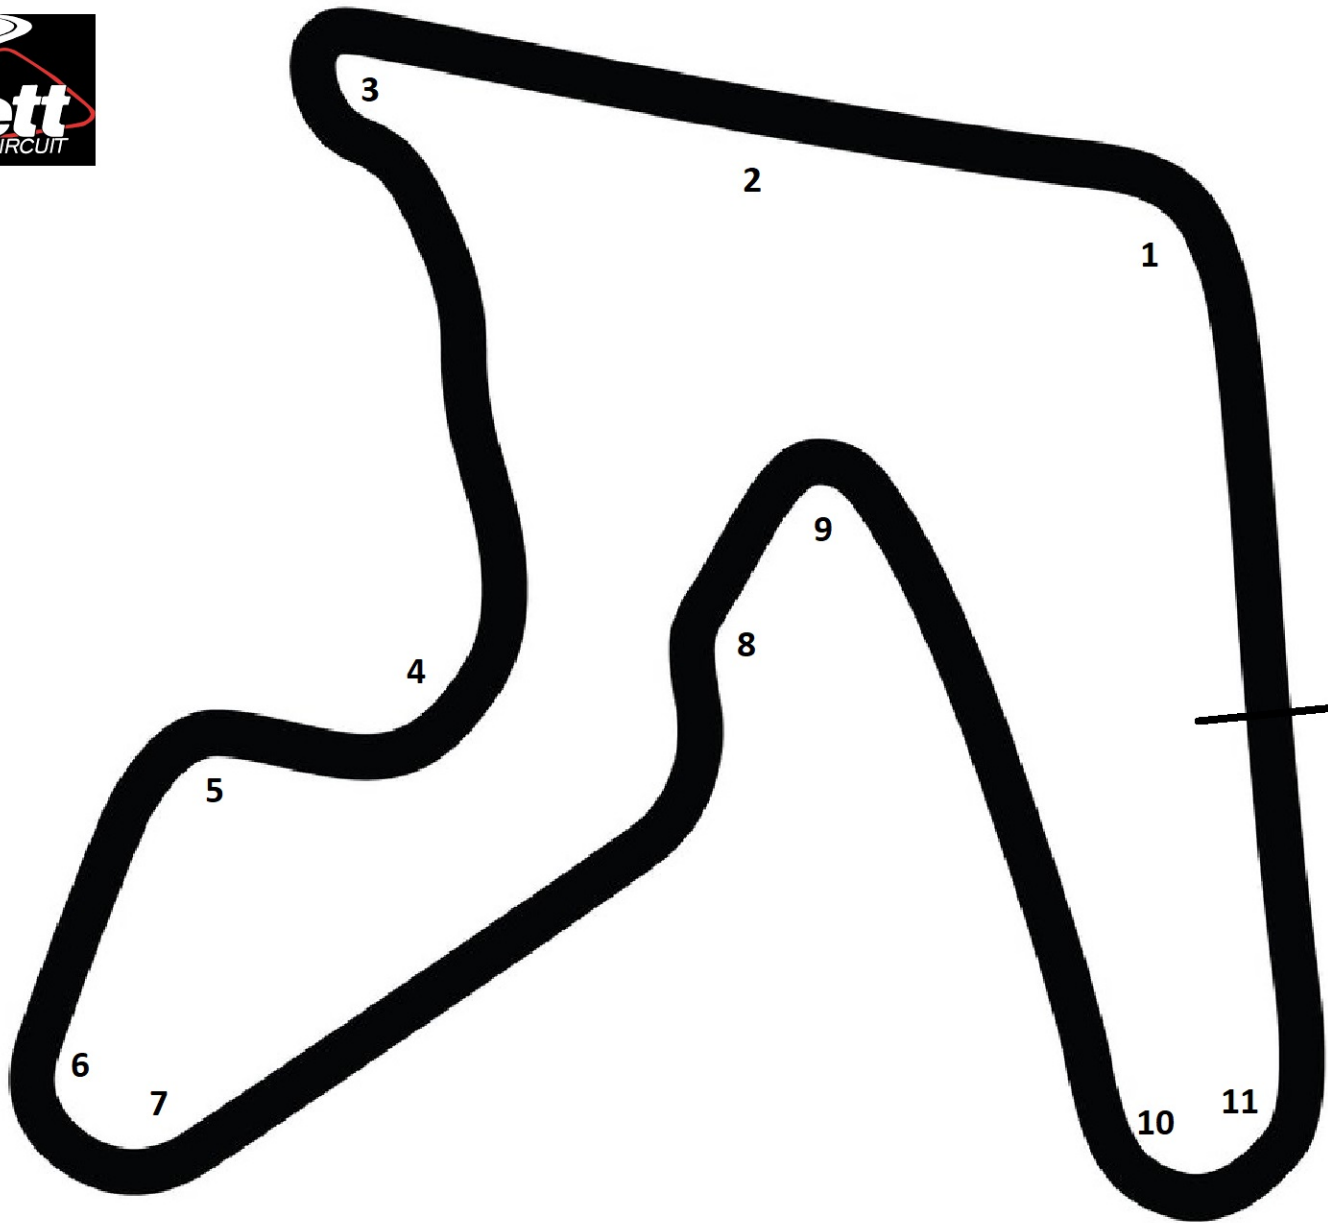

RACEWORX - A SUPERSTOCK EXPERT
RES - C SUPERBIKE NOVICE
VONHERTELL RACING - FORMULA 2 NOVICE
VONHERTELL RACING - 500GP NOVICE

CMRA LICENSE SCHOOL:
HART PHOTOGRAPHY

Course length:
1.8 mi (2.89 km)
Coordinates:
36.2175N, 96.5890W

Pole:
Riders Left
Race Direction:
Counter-Clockwise

Turns:
11
Straits:
4