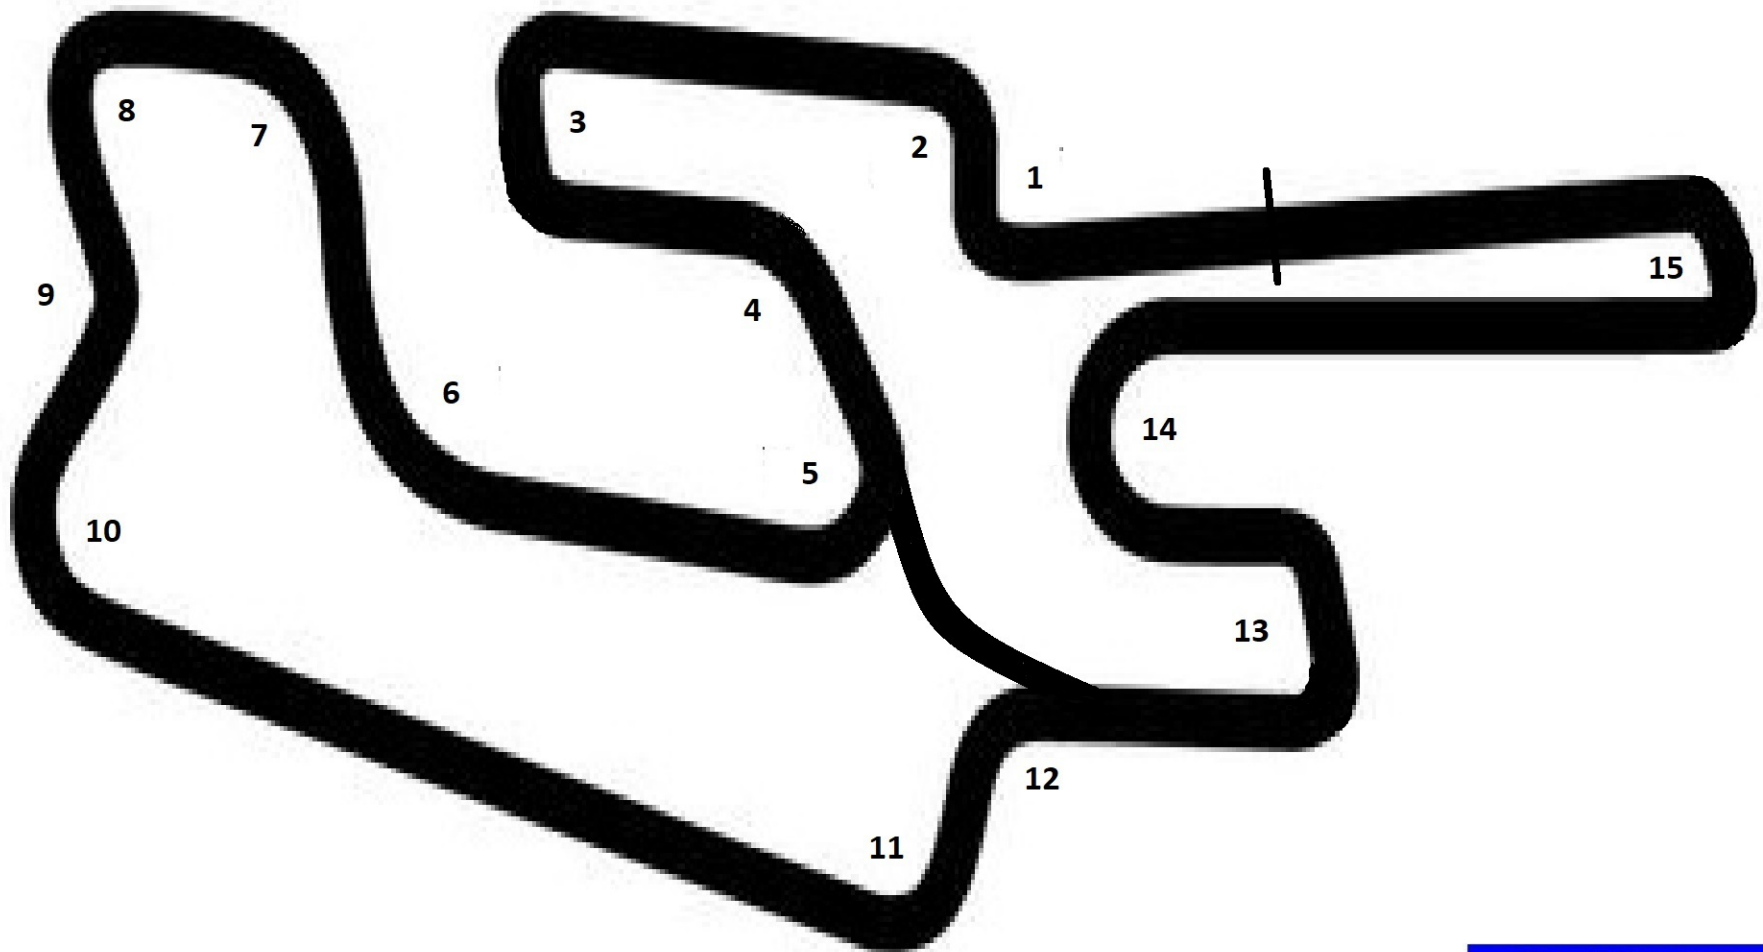

#### CMRA LICENSE SCHOOL:

HART PHOTOGRAPHY

<p>Course length: 2.75 mi (4.42 km) Coordinates: 33.3669N, 97.4271W</p>	<p>Pole: Riders Left Race Direction: Clockwise and Counter-Clockwise</p>	<p>Turns: 15 Straits: 5</p>
---	--	---