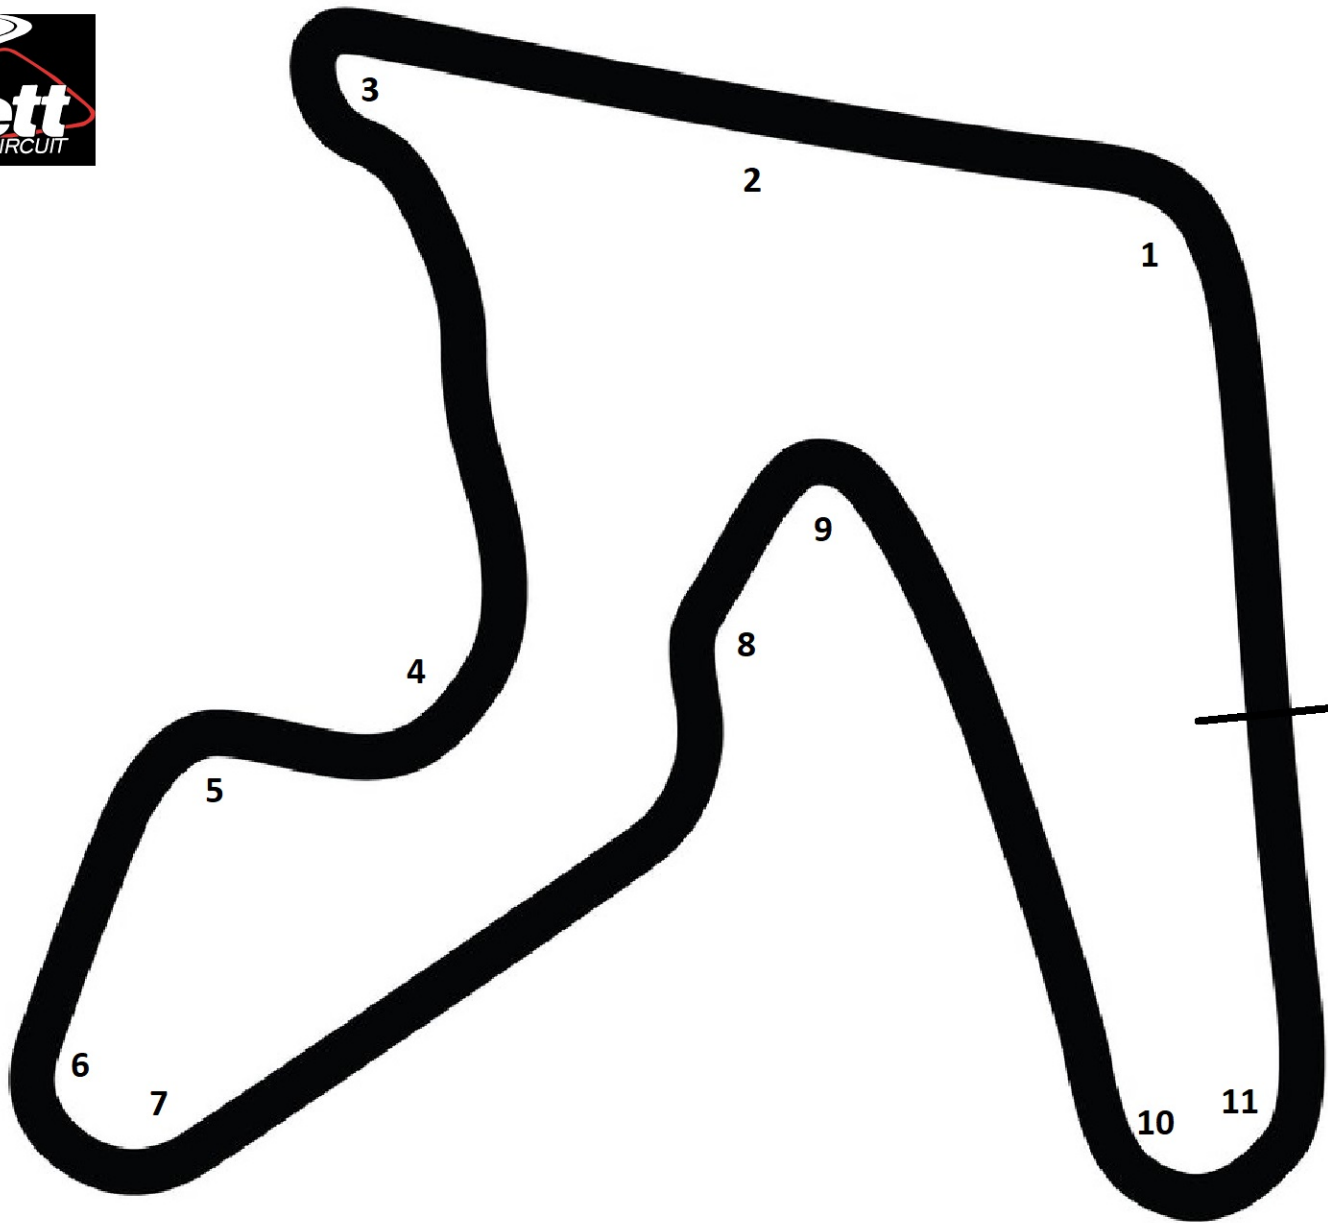

Course length: 1.8 mi (2.89 km) Coordinates: 36.2175N, 96.5890W	Pole: Riders Left Race Direction: Counter-Clockwise	Turns: 11 Straits: 4
--	--	-------------------------------