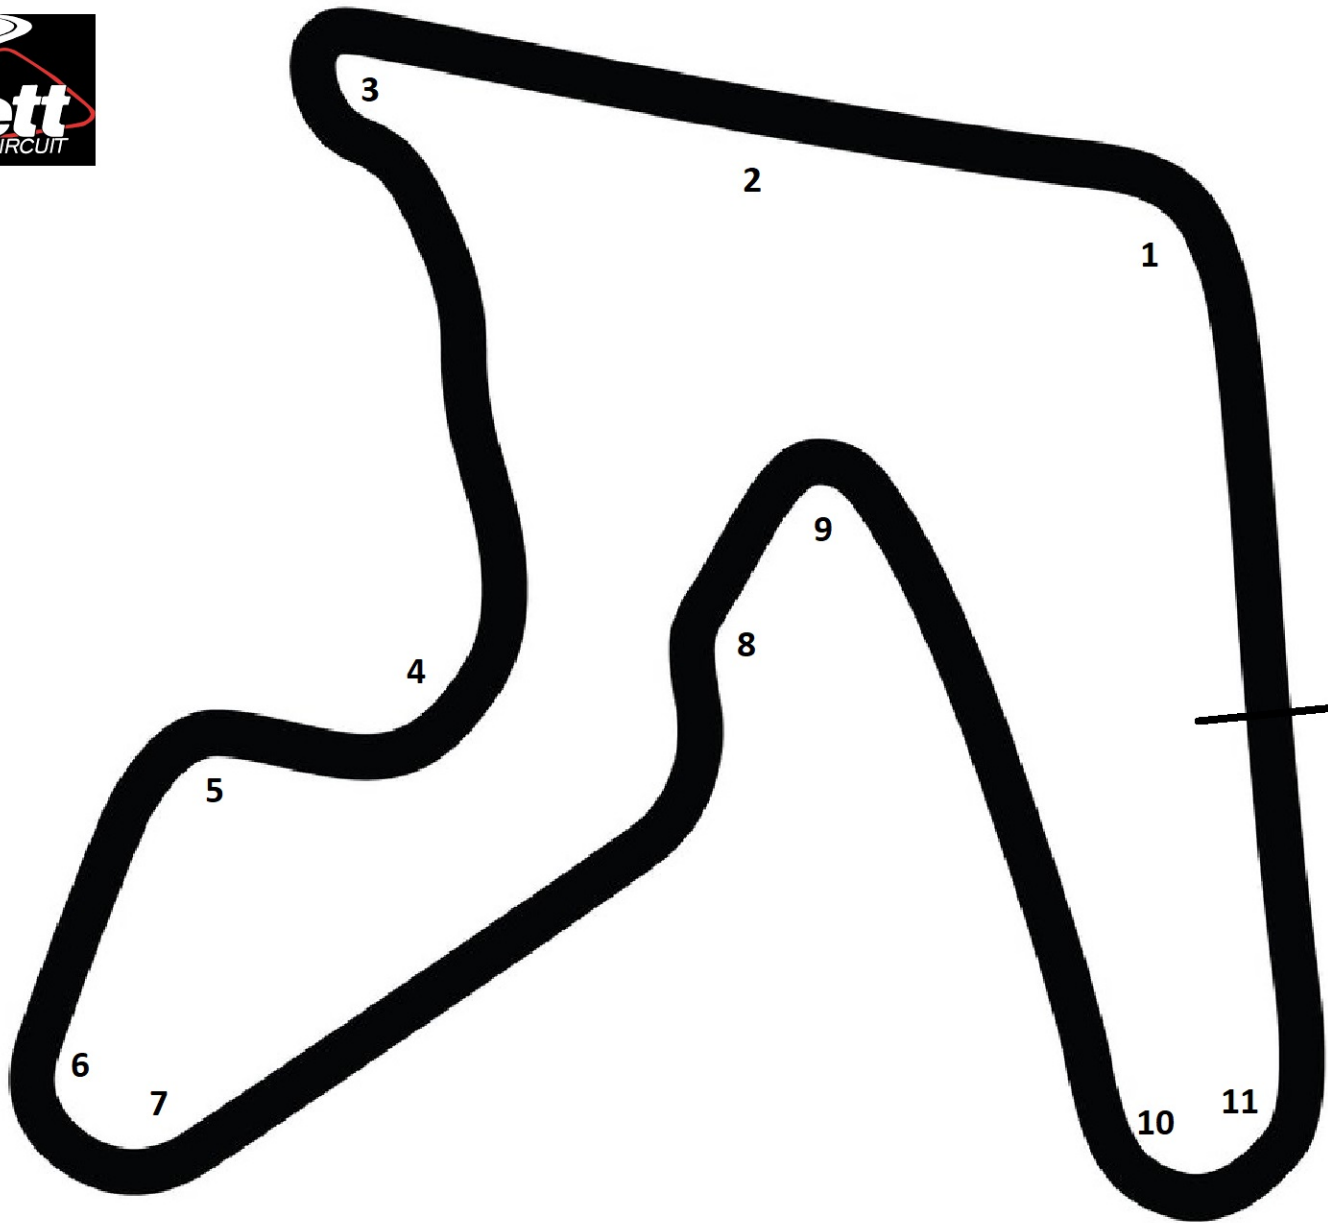

CMRA LICENSE SCHOOL

HART PHOTOGRAPHY - CMRA LICENSE SCHOOL

Course length:
1.8 mi (2.89 km)
Coordinates:
36.2175N, 96.5890W

Pole:
Riders Left
Race Direction:
Counter-Clockwise

Turns:
11
Straits:
4