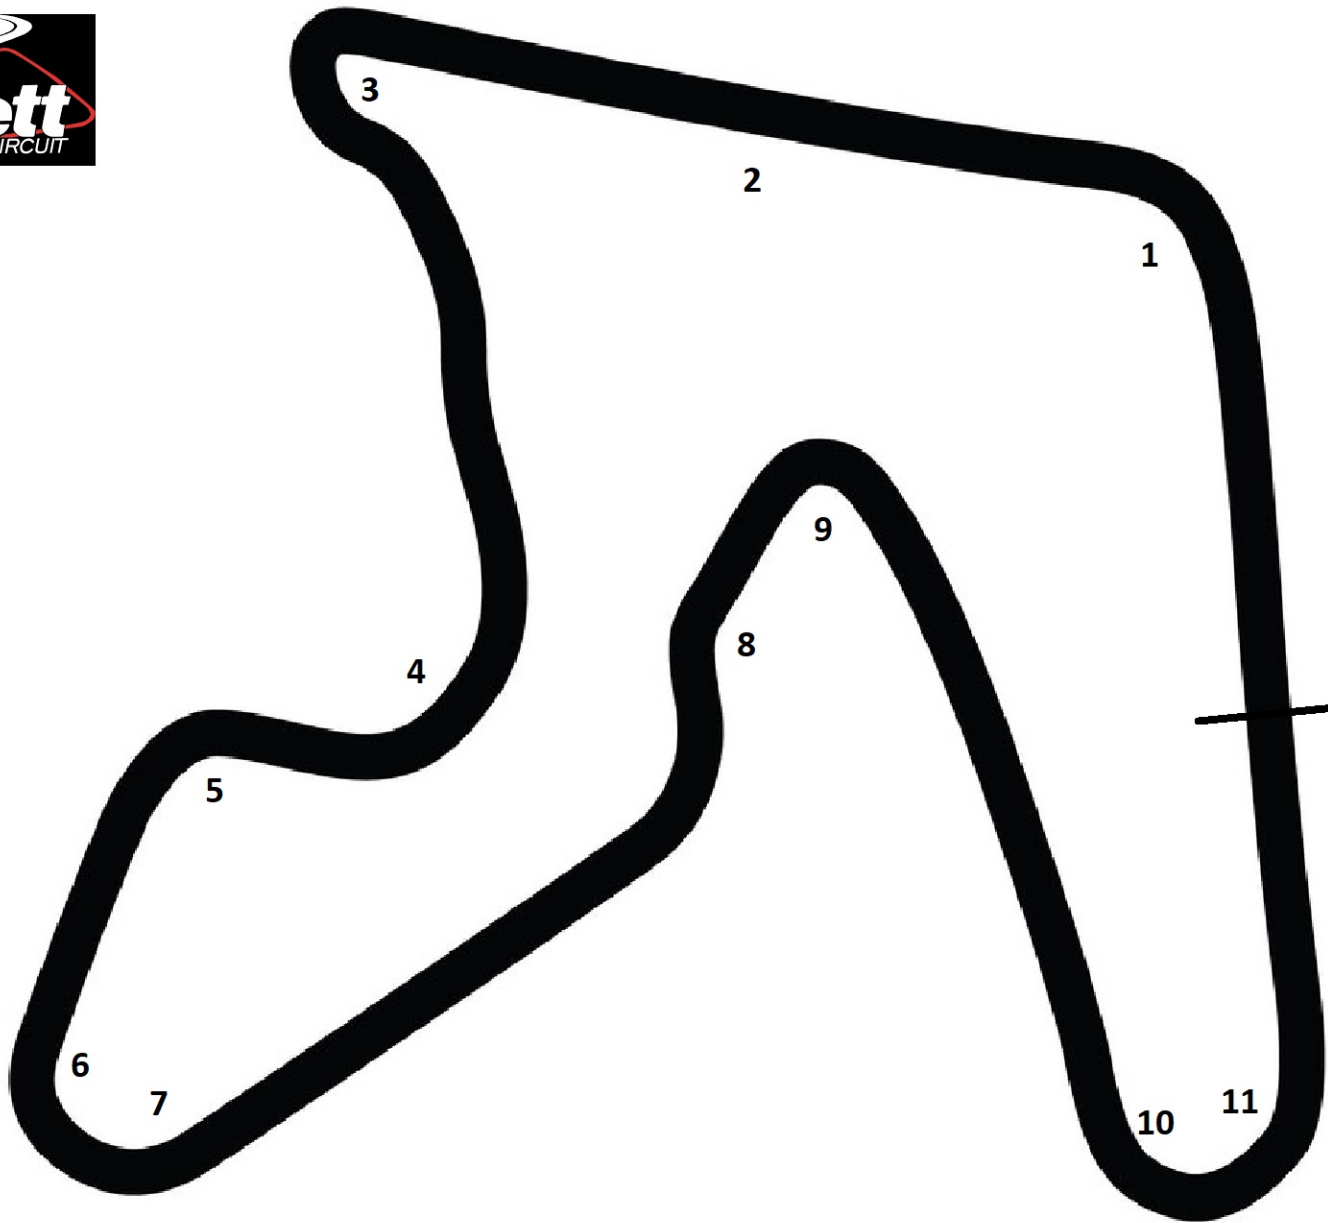

VONHERTELL RACING SERVICES - 500 SUPERSTOCK

VONHERTELL RACING SERVICES - 300 SUPERSTOCK

CMRA LICENSE SCHOOL

HART PHOTOGRAPHY - CMRA LICENSE SCHOOL

Course length: 1.8 mi (2.89 km) Coordinates: 36.2175N, 96.5890W	Pole: Riders Left Race Direction: Counter-Clockwise	Turns: 11 Straits: 4
--	--	-------------------------------