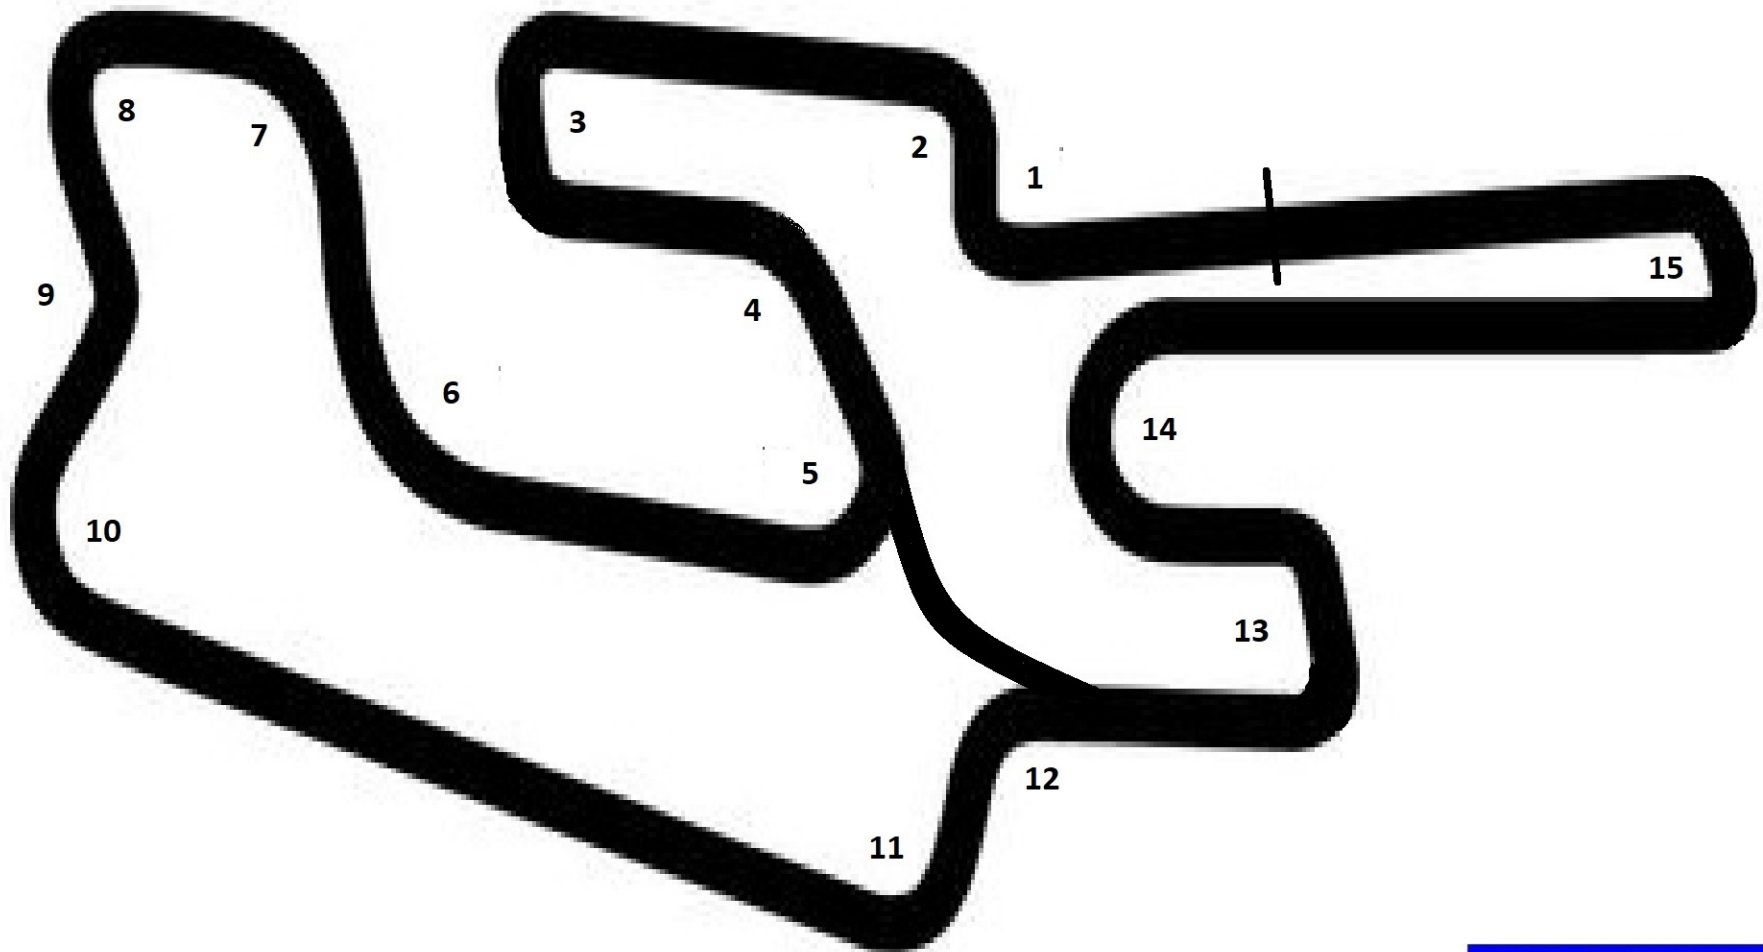

#### CMRA LICENSE SCHOOL

HART PHOTOGRAPHY - CMRA LICENSE SCHOOL

<p>Course length: 2.75 mi (4.42 km) Coordinates: 33.3669N, 97.4271W</p>	<p>Pole: Riders Left Race Direction: Clockwise and Counter-Clockwise</p>	<p>Turns: 15 Straits: 5</p>
---	--	---