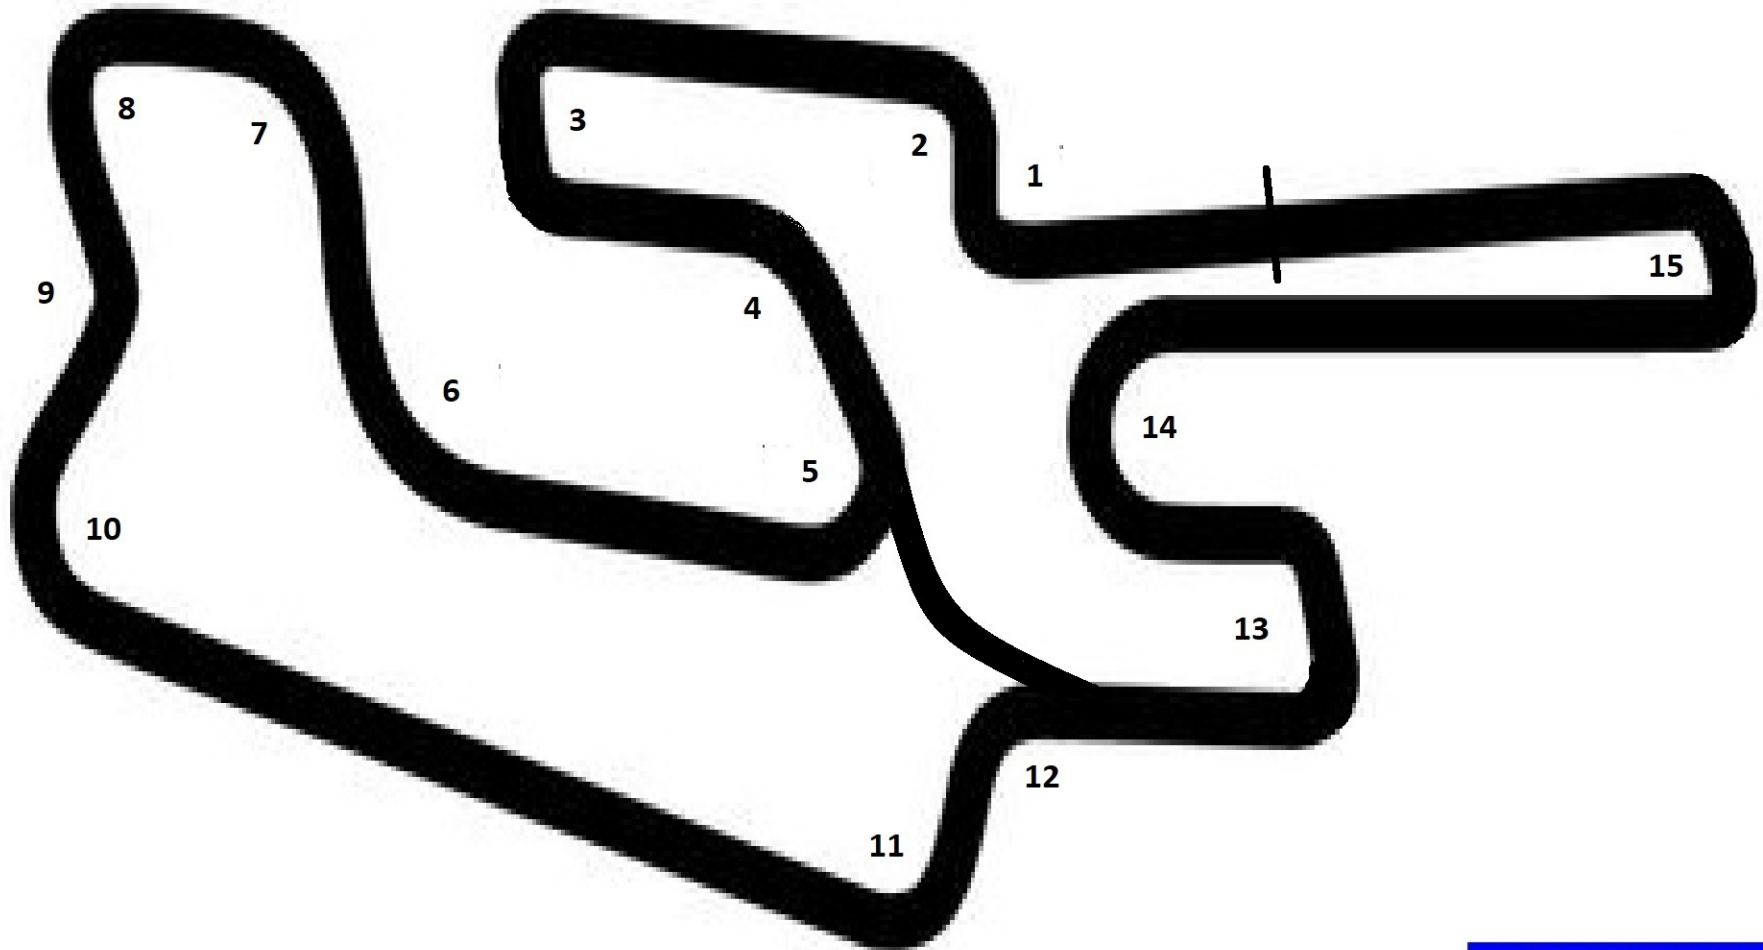

#### CMRA LICENSE SCHOOL

HART PHOTOGRAPHY - CMRA LICENSE SCHOOL

<p>Course length: 2.75 mi (4.42 km) Coordinates: 33.3669N, 97.4271W</p>	<p>Pole: Riders Left Race Direction: Clockwise and Counter-Clockwise</p>	<p>Turns: 15 Straits: 5</p>
---	--	---